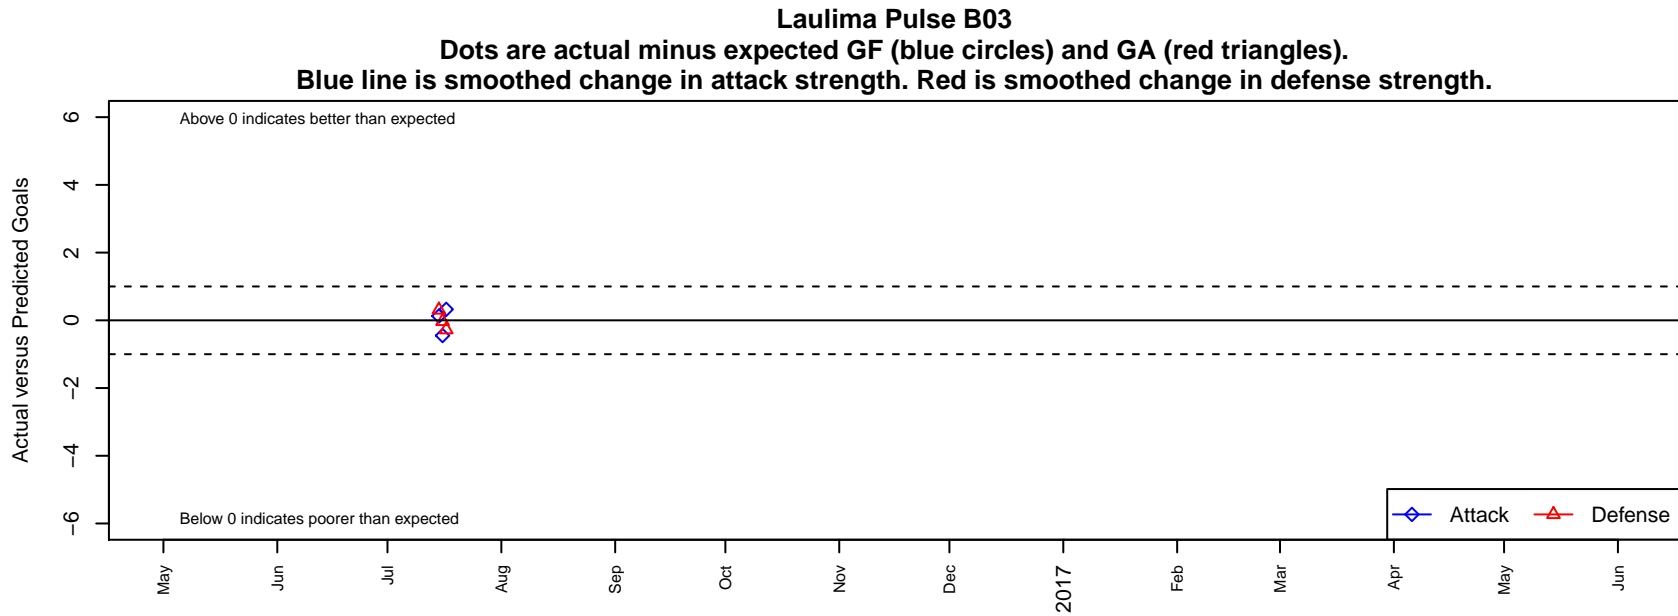

Laulima Pulse B03

, HI
B03 total strength=1331
attack=3.94 defense=10.08

alt names used:
LAULIMA PULSE 03B (HI)

Venues played:
2016 Nike Crossfire Challenge Silver Group U1

date	home		away		venue	pred.home	pred.away
2016-07-17	Laulima Pulse B03	1	Kent United Green B03	1	2016 Nike Crossfire Challenge Silver Gro	0.68	0.72
2016-07-16	Laulima Pulse B03	0	Eastside FC White B03	1	2016 Nike Crossfire Challenge Silver Gro	0.45	0.97
2016-07-15	Tynecastle FC B03	0	Laulima Pulse B03	2	2016 Nike Crossfire Challenge Silver Gro	0.31	1.87